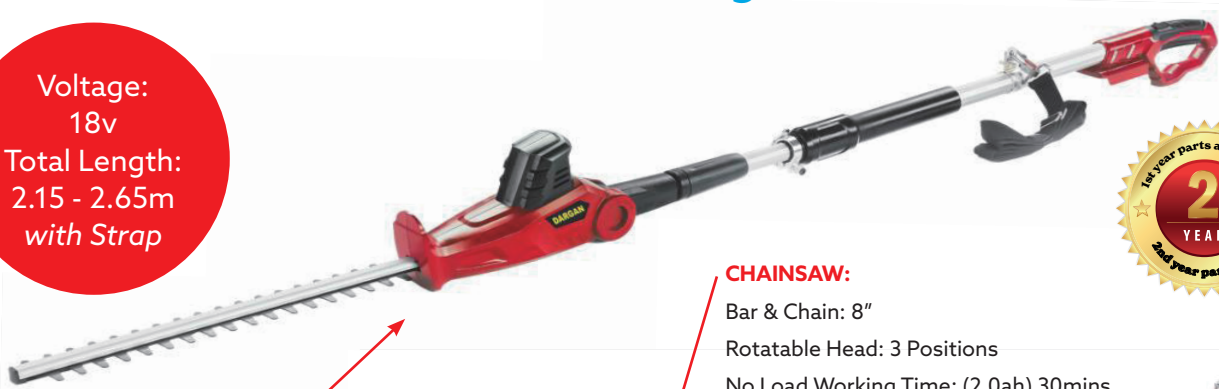

Long straight shaft allows for extra reach.

Cutting Width: 280mm (Single Sided)  
String Diameter: 1.5mm x 4mm  
No Load Speed: 10,000rpm

**CODE DG05**  
2 X 18V Cordless Grass Trimmer

**(Battery & Charger Not Included)**

## 18V Cordless Pole Chainsaw & Hedge Trimmer 2 in 1

Voltage: 18v  
Total Length: 2.15 - 2.65m  
with Strap

**HEDGE TRIMMER:**  
Blade Length: 410mm  
Running Time: 30-45mins  
Adjustable Cutting Head with 5 Positions